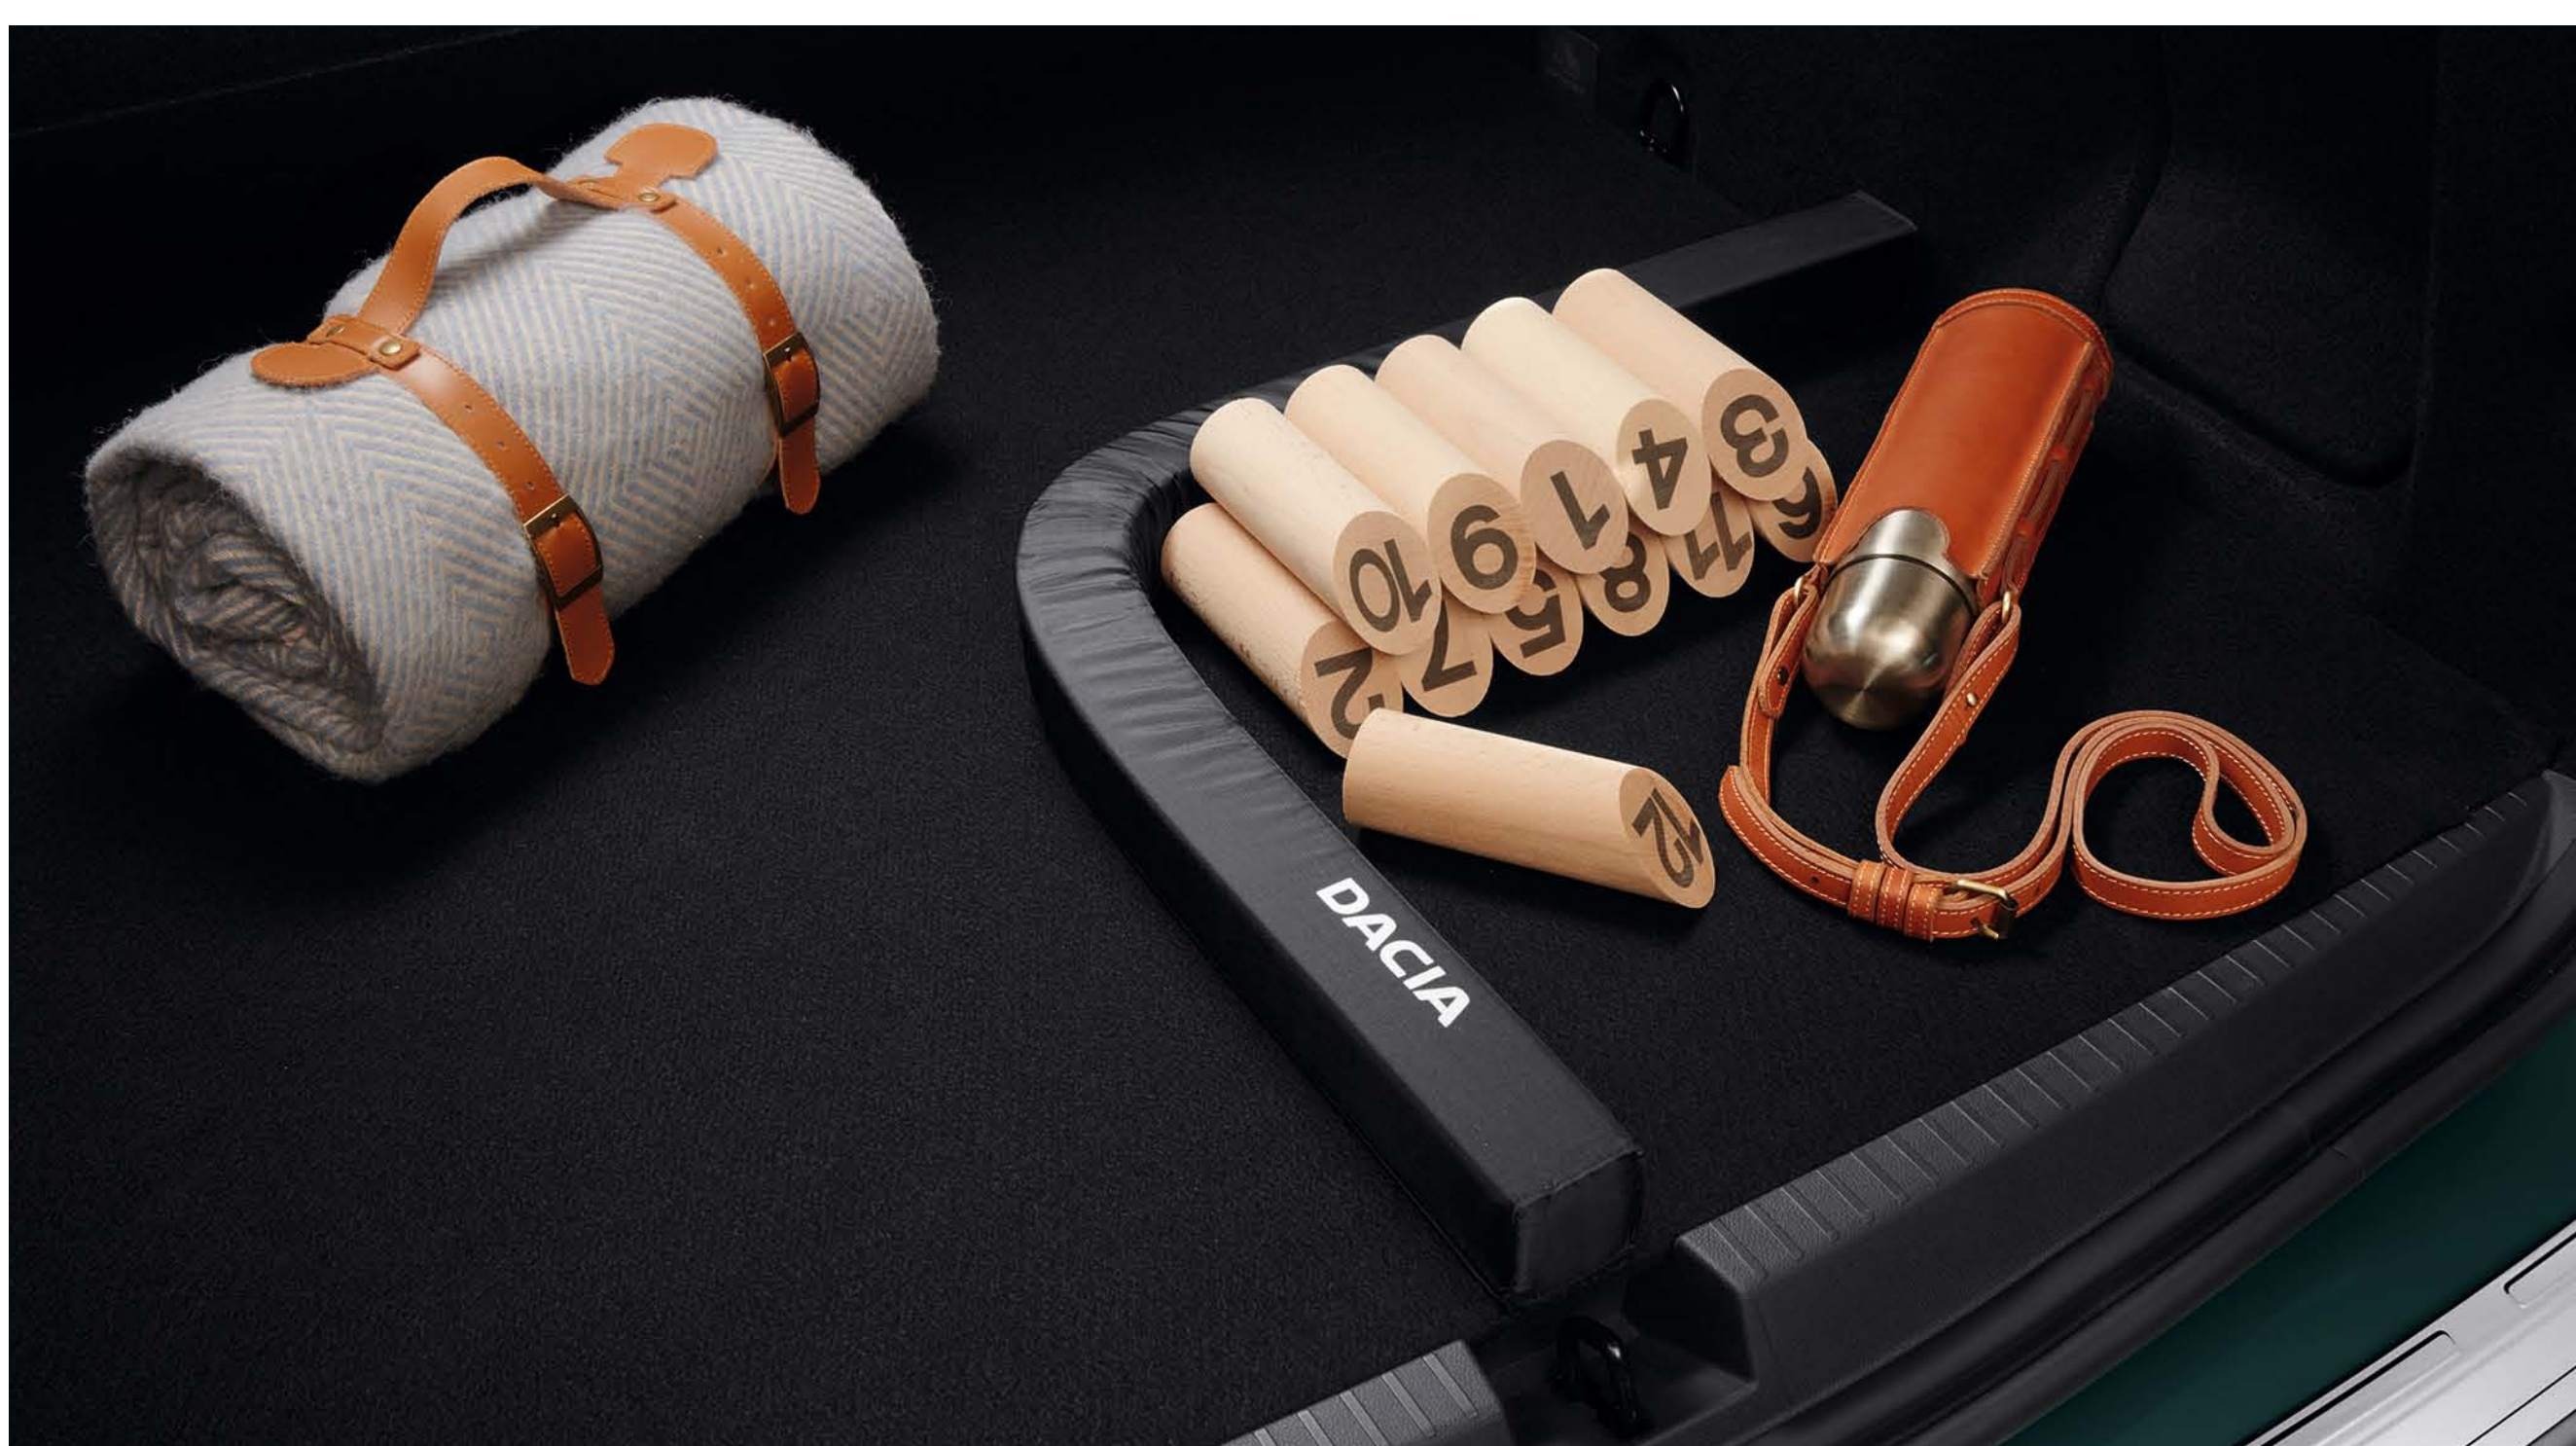

PORTABLE BOOT ORGANISER

Keep small items in place on your journeys with this flexible organiser.