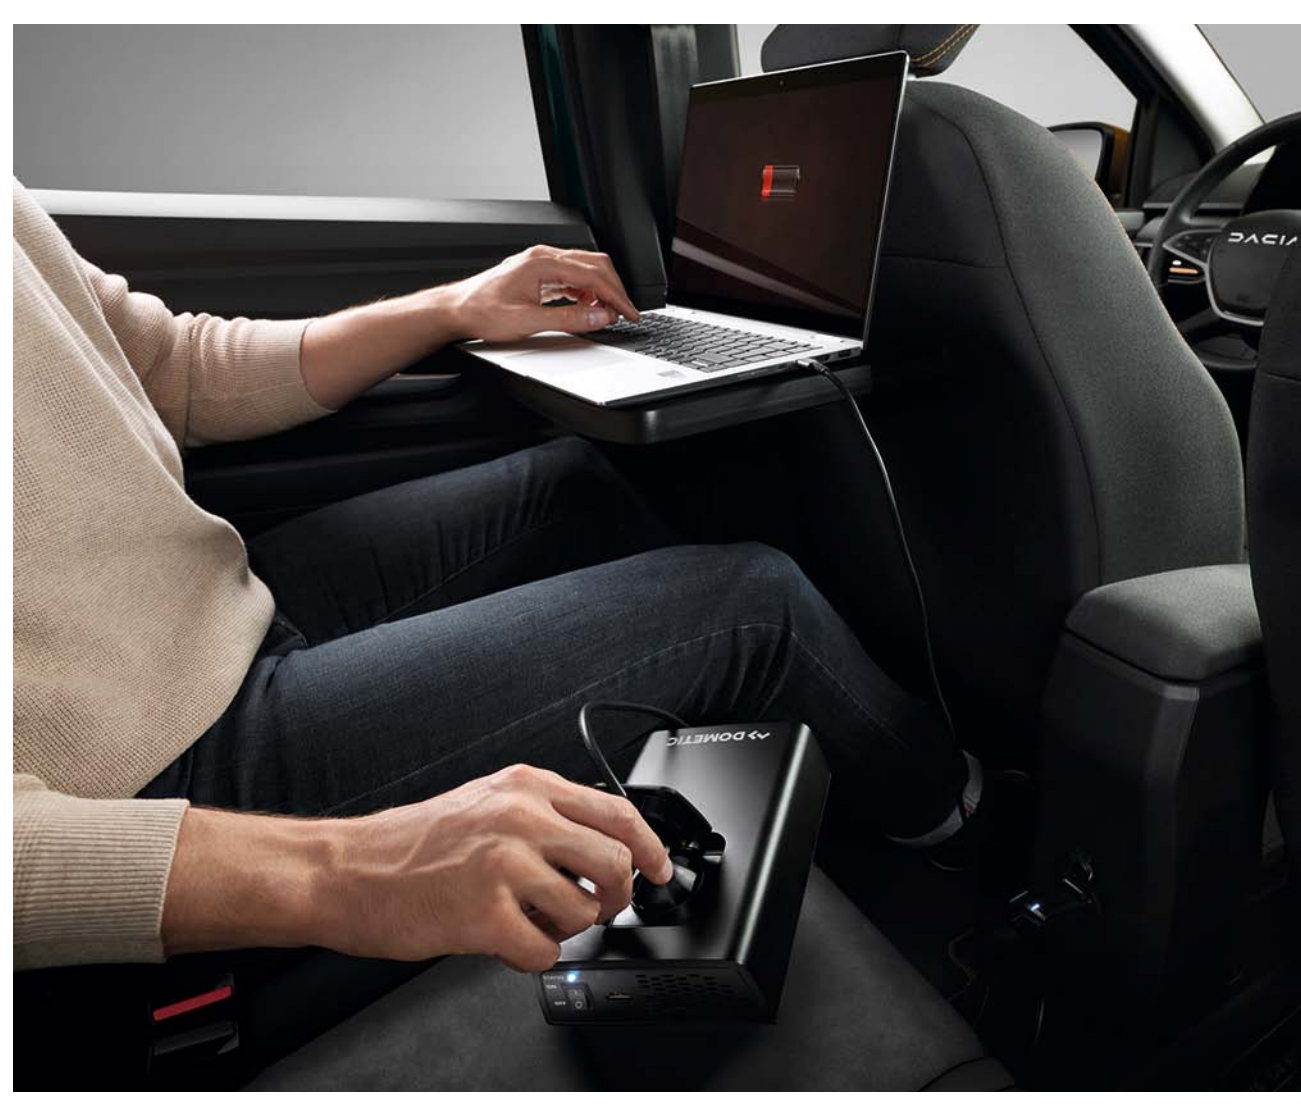

12V-220V CONVERTER

While driving, charge all your everyday electrical devices in the vehicle's boot using this converter: computer, drone, scooter or electric bike.