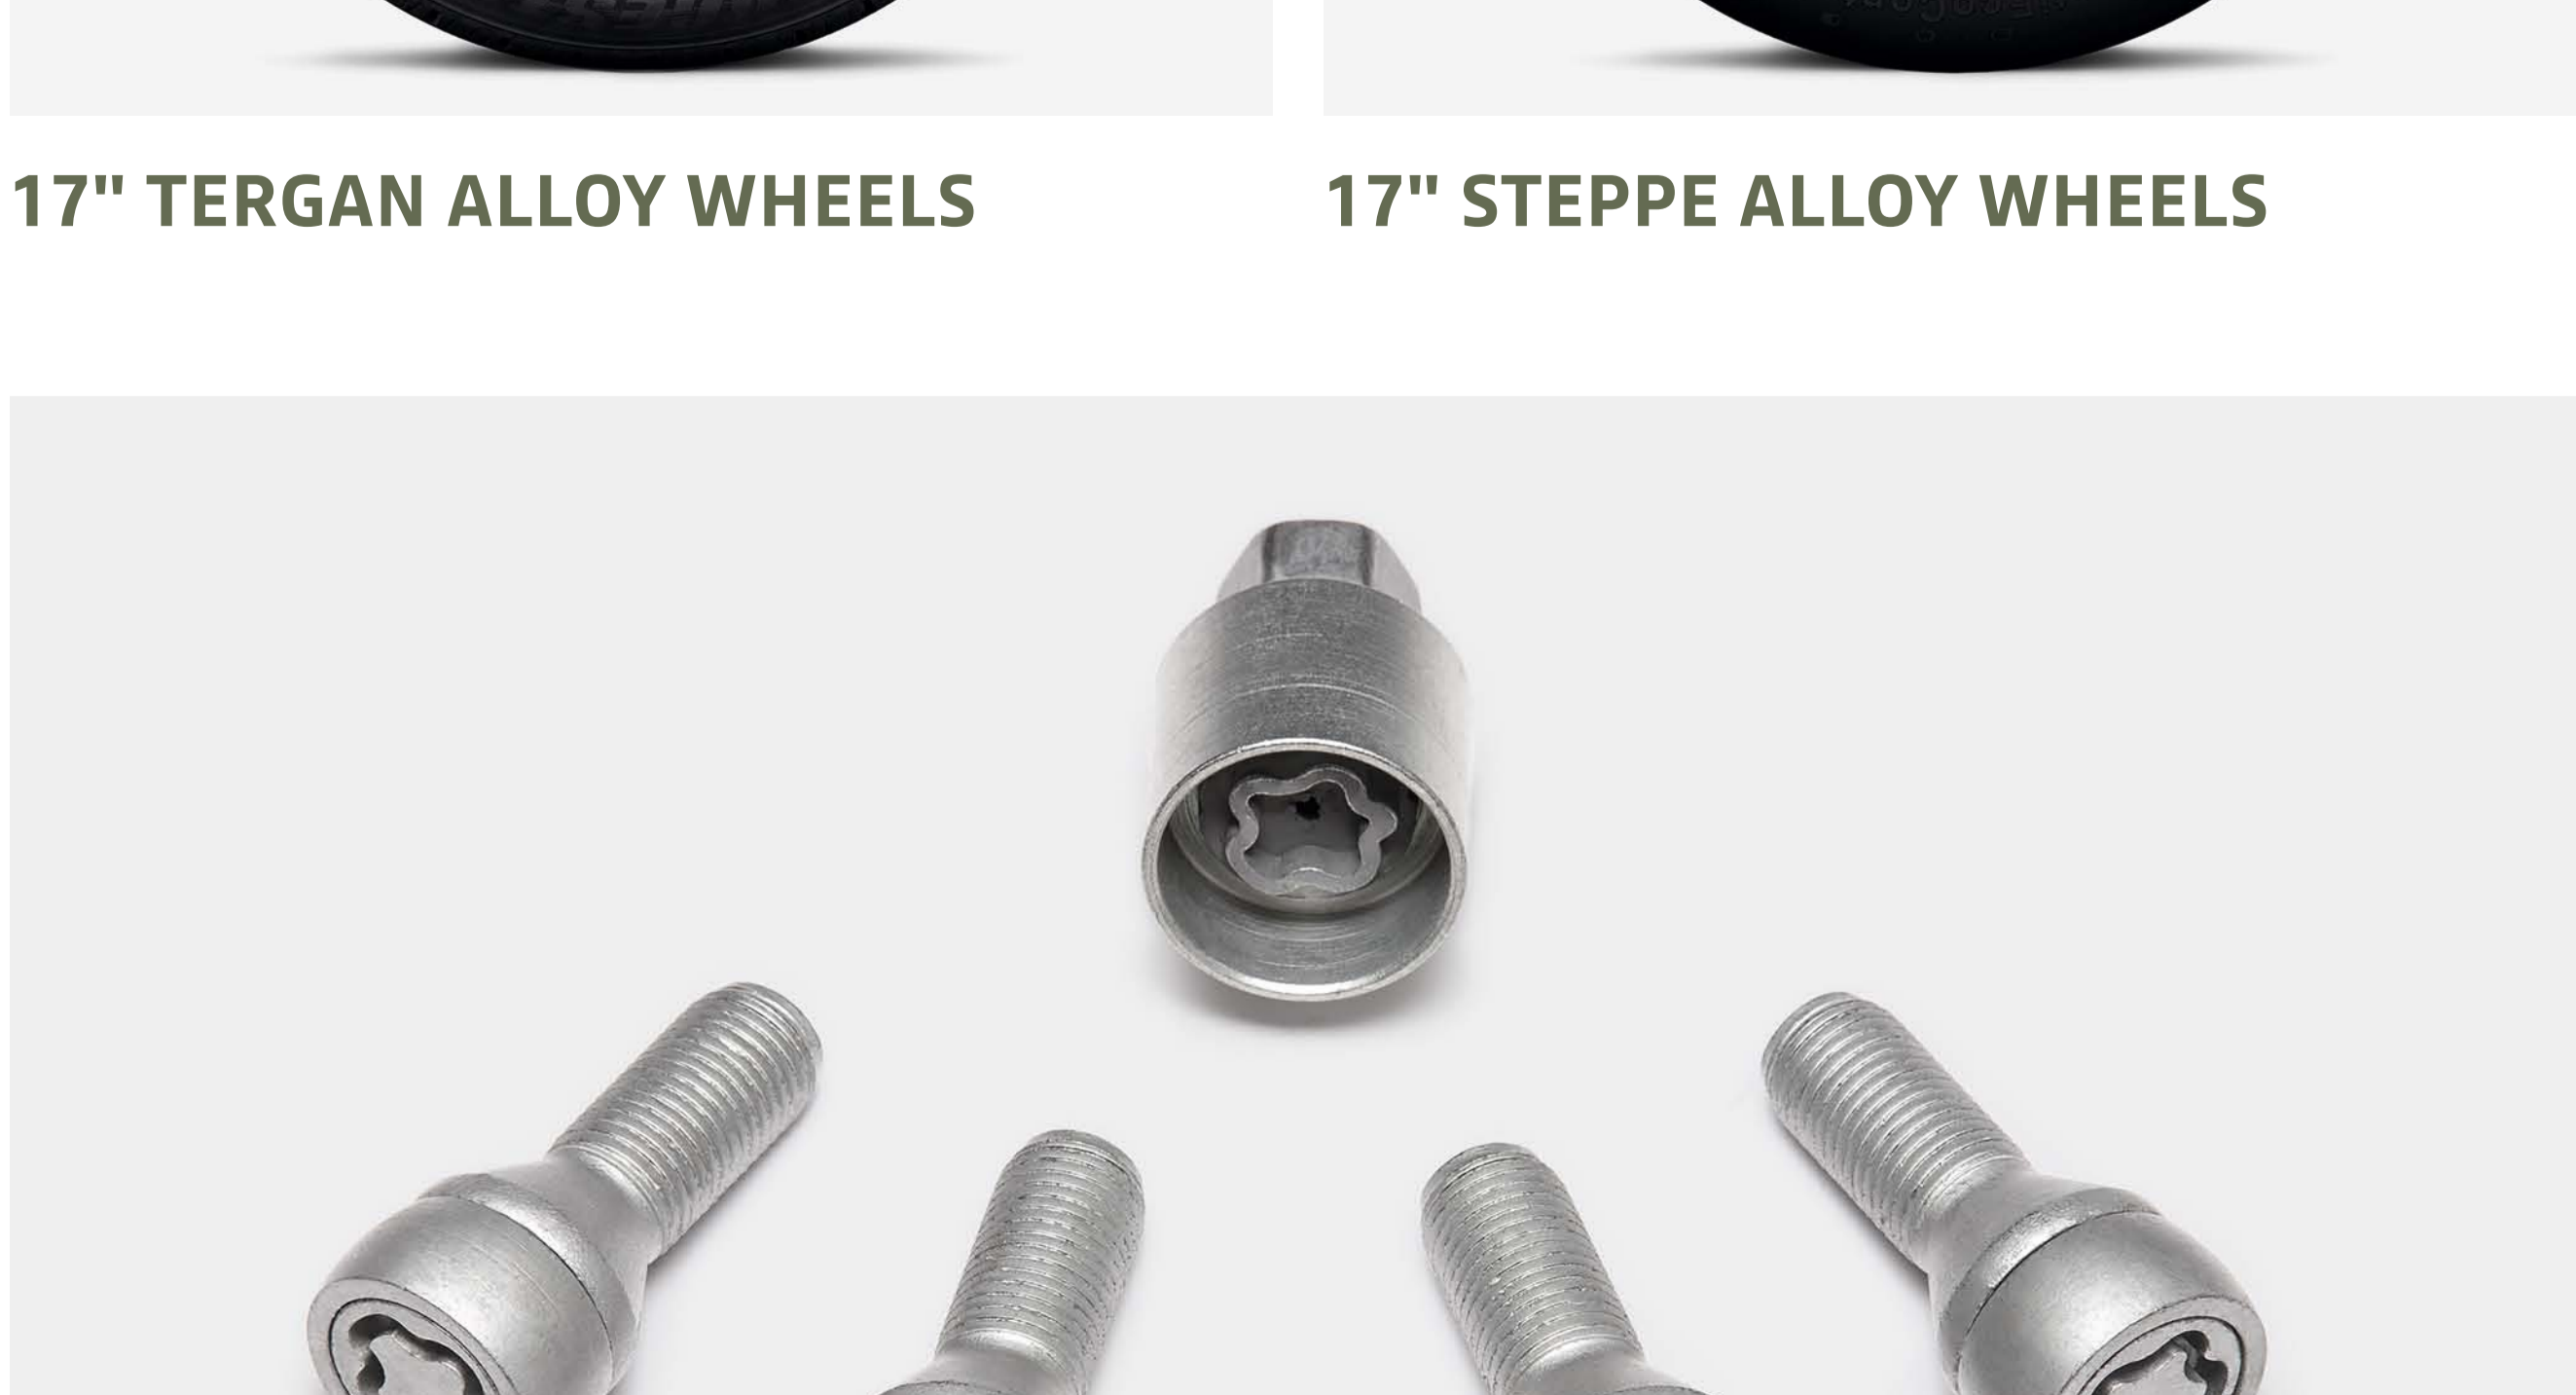

16" OLINDA ALLOY WHEELS

16" CYCLADE ALLOY WHEELS

17" TERGAN ALLOY WHEELS

17" STEPPE ALLOY WHEELS

ANTI-THEFT SYSTEMS FOR ALLOY WHEELS
Essential for protecting your vehicle from external risks. They are highly resistant to twisting and attempted theft.