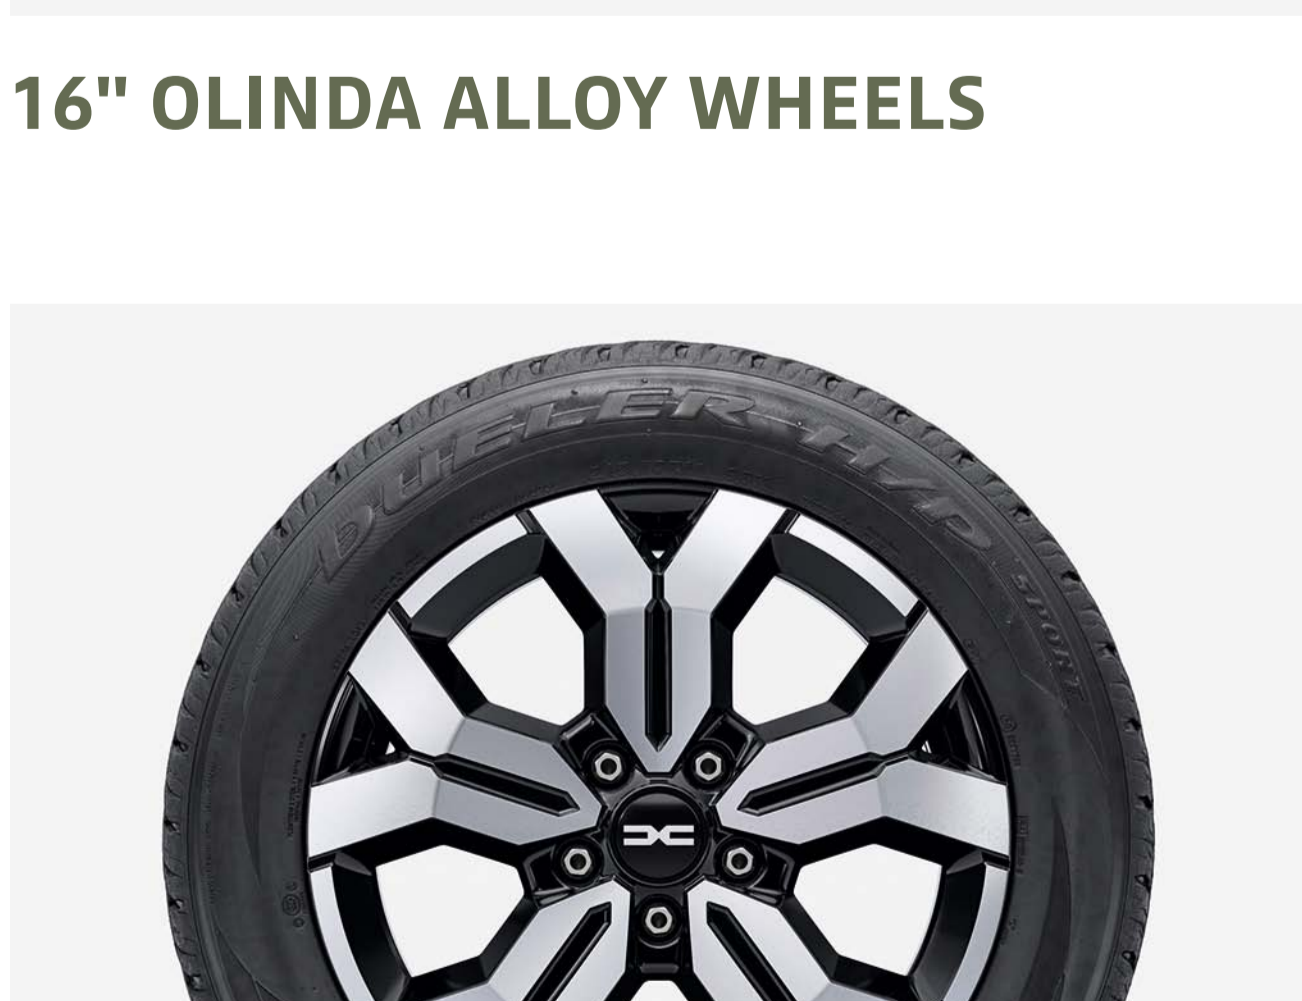

17" TERGAN ALLOY WHEELS