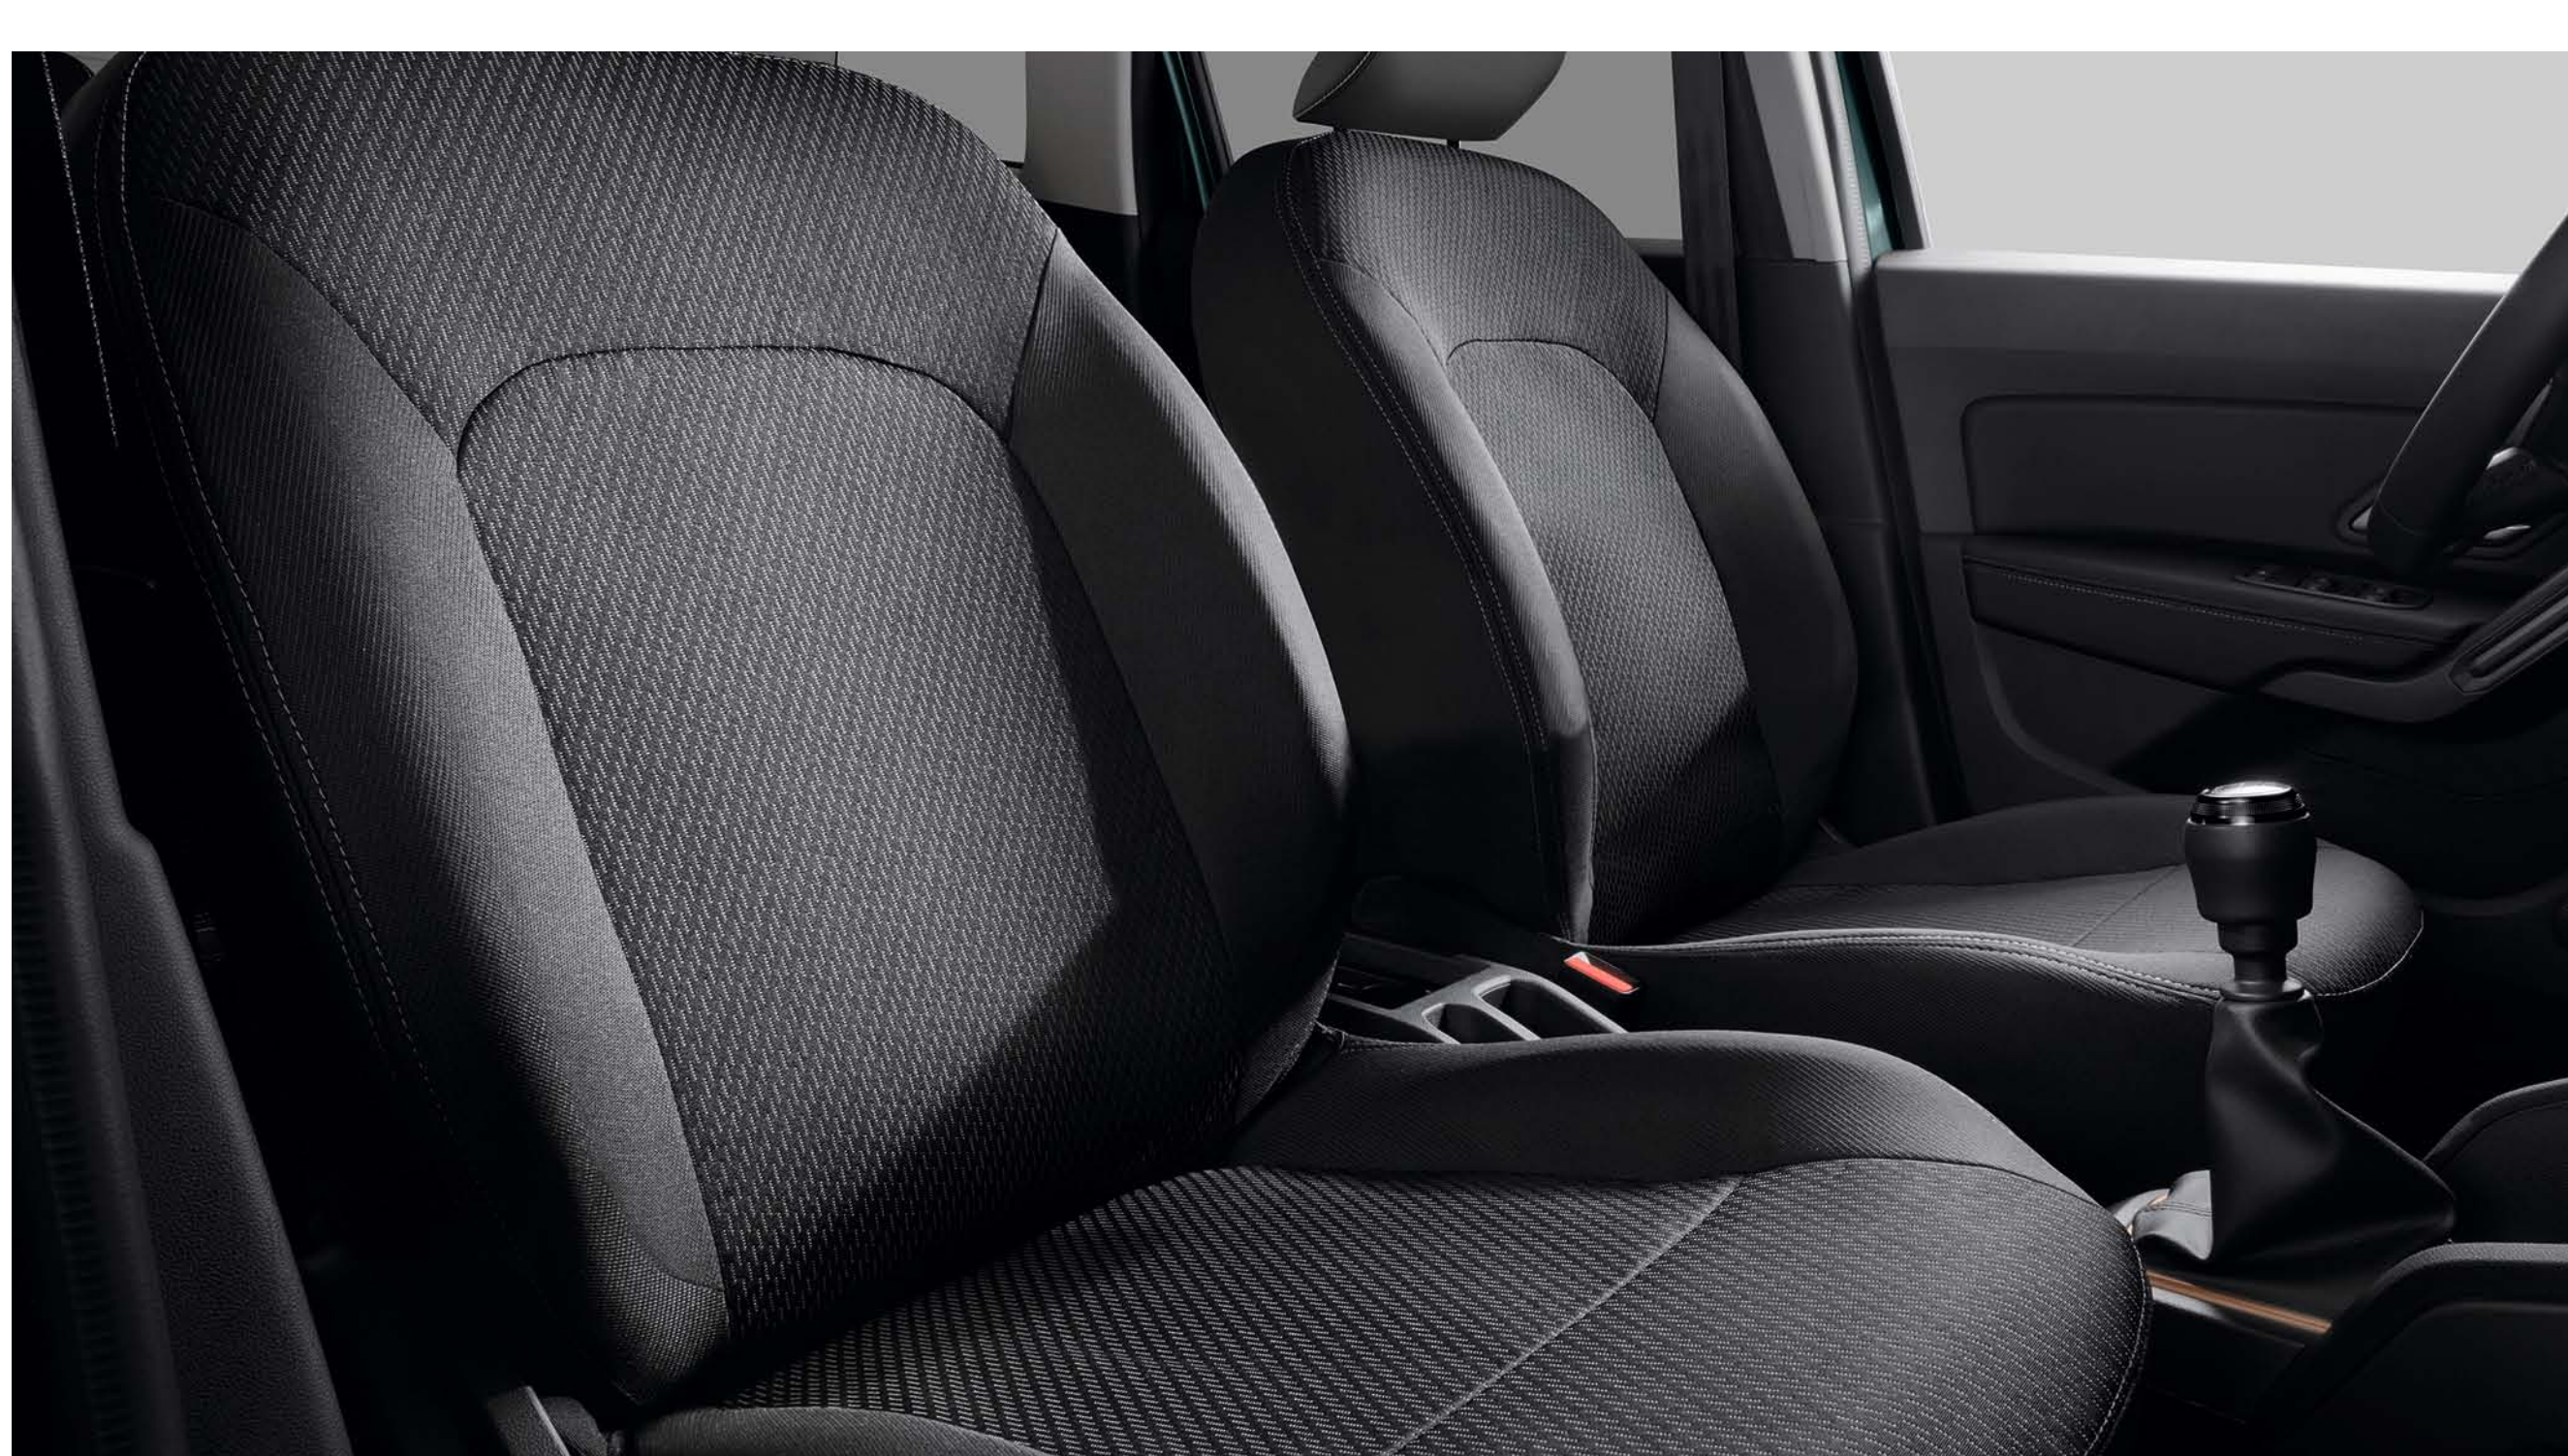

SEAT COVERS

Customise your seats while carefully protecting their original upholstery. These made-to-measure covers are easy to install and clean. Compatible with side airbags, they meet and exceed the requirements of norms and standards in terms of safety and durability.